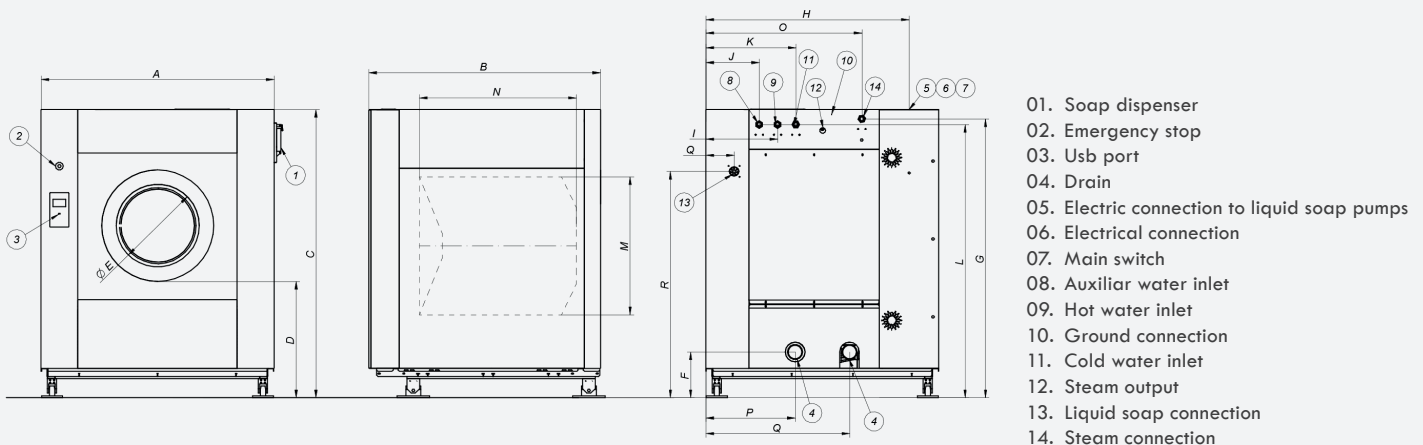

* N°2 Program, 100% load

	A	B	C	D	E	F	G	H	I	J	K	L	M	N	O	P	Q	R
DHS-45	1.478	1.425	1.905	755	560	295	1.790	1.200	500	360	640	1.790	920	720	1.065	765	975	1.445
DHS-60	1.478	1.425	1.905	755	560	295	1.790	1.200	500	360	640	1.790	1.050	685	1.065	765	975	1.445
DHS-120	1.836	1.863	2.245	900	700	335	2.115	1.515	640	500	780	2.115	1.360	840	1.245	735	1.150	1.745