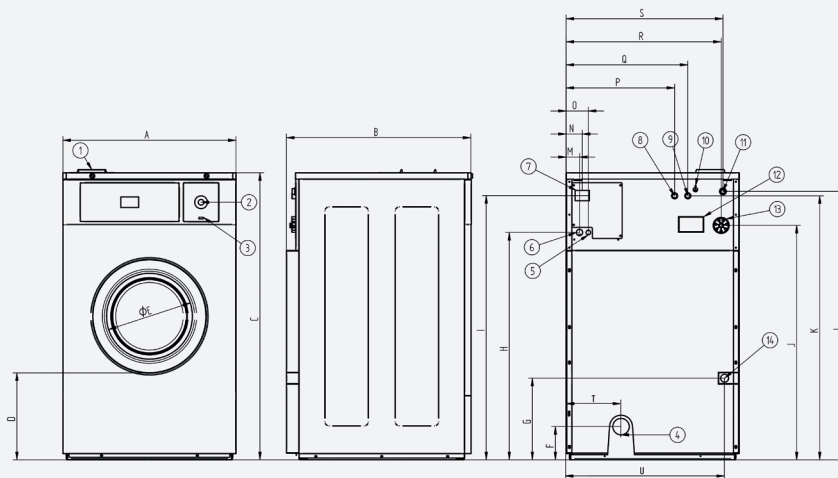

TECHNICAL DATA	UNIT.	DLS-27 TOUCH	DLS-36 TOUCH			
<b>DRUM</b>						
Load capacity 1:9 / 1:10	Kg	28/25	39/35			
Volume	l	250	350			
Diameter	mm	770	860			
Depth	mm	530	602			
<b>GENERAL DETAILS</b>						
Washing speed / Spining speed	r.p.m.	48/481	45/455			
G Factor	-	100	100			
Maximum force transmitted	KN	3,4 ±0,6	4,73 ±0,8			
Frequency-dynamic force	Hz	8,01	7,58			
Self-service version	-	Yes	Yes			
Double drain	-	Opt	Opt			
Option 8mm holes drum	-	Yes	Yes			
<b>DOOR</b>						
Height center door / Height door	mm	700/440	735/375			
Diameter	mm	373	560			
<b>POWER</b>						
Motor	kW	2,2	3			
Heating (Electric model)	kW	18	21			
Max. power (Electric model)	kW	18,75	22			
Max. power (steam and hot water)	kW	2,2	3			
<b>CONNECTIONS</b>		<b>ELECTRICAL</b>	<b>STEAM / HOT WATER</b>	<b>ELECTRICAL</b>	<b>STEAM / HOT WATER</b>	
Tension 230V- I + N + T	Nº x mm2 / A	3 x 25 / 100A	3 x 1,5 / 16A	3 x 25 / 100A	3 x 1,5 / 16A	
Tension 230V- III + T	Nº x mm2 / A	4 x 10 / 50A	-	4 x 16 / 63A	-	
Tension 400V- III + N + T	Nº x mm2 / A	5 x 4 / 32A	-	5 x 6 / 40A	-	
Steam inlet (Steam mod.)	inch	3/4"		3/4"		
Maximum steam consumption (Steam mod.)	Kg/h	15		18		
Water inlet	inch	3/4"		3/4"		
Water main pressure	Kgs/cm <sup>2</sup>	2-4		2-4		
Maximum water consumption*	Lit/h	164,8		199,6		
Drain	mm/inch	3"		3"		
Drainage capacity	Lit/min	200		200		
<b>DIMENSIONS / PACKING DIMENSIONS</b>						
Width / Width	mm	884/950			979/1.070	
Depth / Depth	mm	965/1150			1.066/1.260	
Height / Height	mm	1.307/1.550			1.411/1.660	
Net weight / Gross weight	kg	360/394			468/510	

\* N°20 Program, 75% load

- 01. Soap dispenser
- 02. Emergency stop
- 03. Usb port
- 04. Drain
- 05. Electric connection to liquid soap pumps
- 06. Electrical connection
- 07. Main switch
- 08. Auxiliar water inlet
- 09. Hot water inlet
- 10. Ground connection
- 11. Cold water inlet
- 12. Blur output / water overload
- 13. Liquid soap connection
- 14. Steam connection