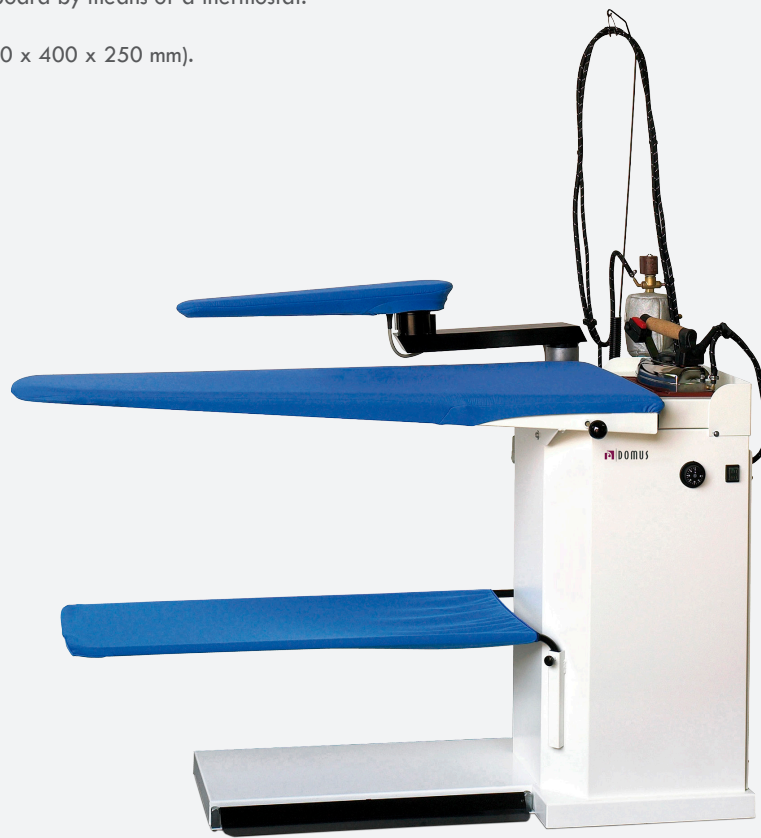

IRONING TABLES

WITH SUCTION UNIT WITHOUT BOILER

FEATURES

- Vacuum ironing table + iron, with electrically heated board and suction.
- Adjustable temperature of the board by means of a thermostat.
- Built-in single phase suction unit.
- Working table dimensions (1.200 x 400 x 250 mm).
- Works by means of a pedal.
- Electrical heating.

TP-A / TP-BA / TP-VBA

A - Vacuum
B - Blowing
V - Up steaming

TP-A

OPTIONS

- Sleeve arm.
- Steam gun for: TP-A / TP-BA / TP-VBA.
- Sliding trolley with light for: TP-A / TP-BA / TP-VBA.